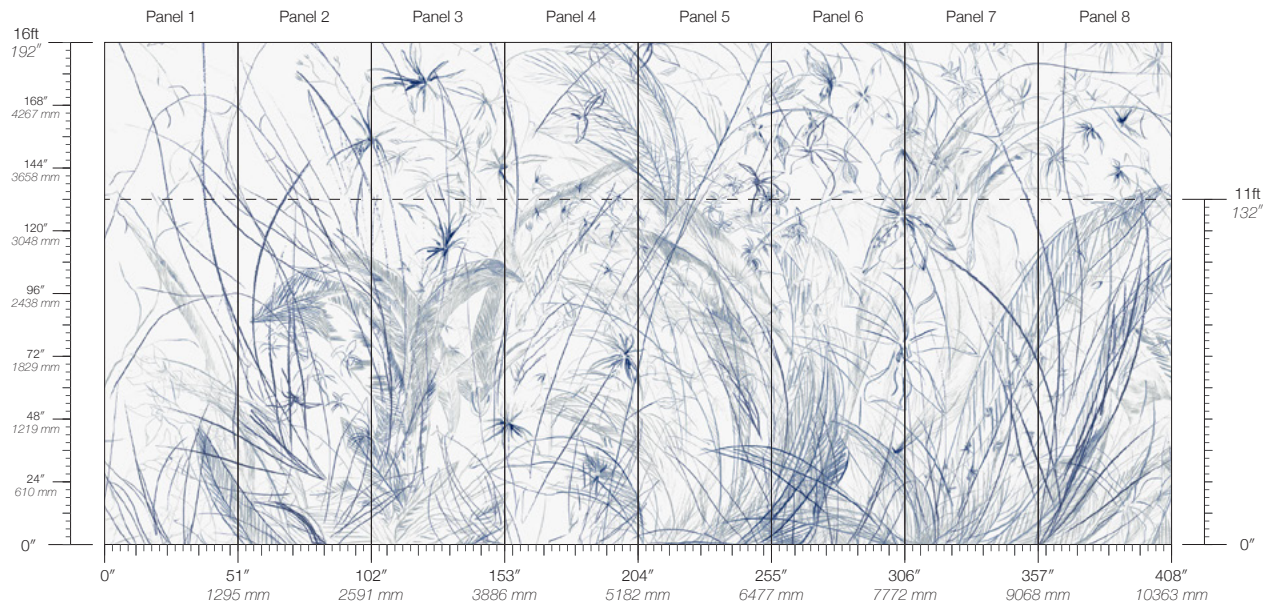

# Wilds Amalfi

Suitable for residential and commercial projects

**COLOR**  
Amalfi

**ITEM**  
4811

**CONTENT**  
Type II PVC-Free

**PANEL WIDTH**  
51" / 1295 mm trimmed

**PANEL HEIGHT**  
132" / 3353 mm standard  
192" / 4877 mm extended